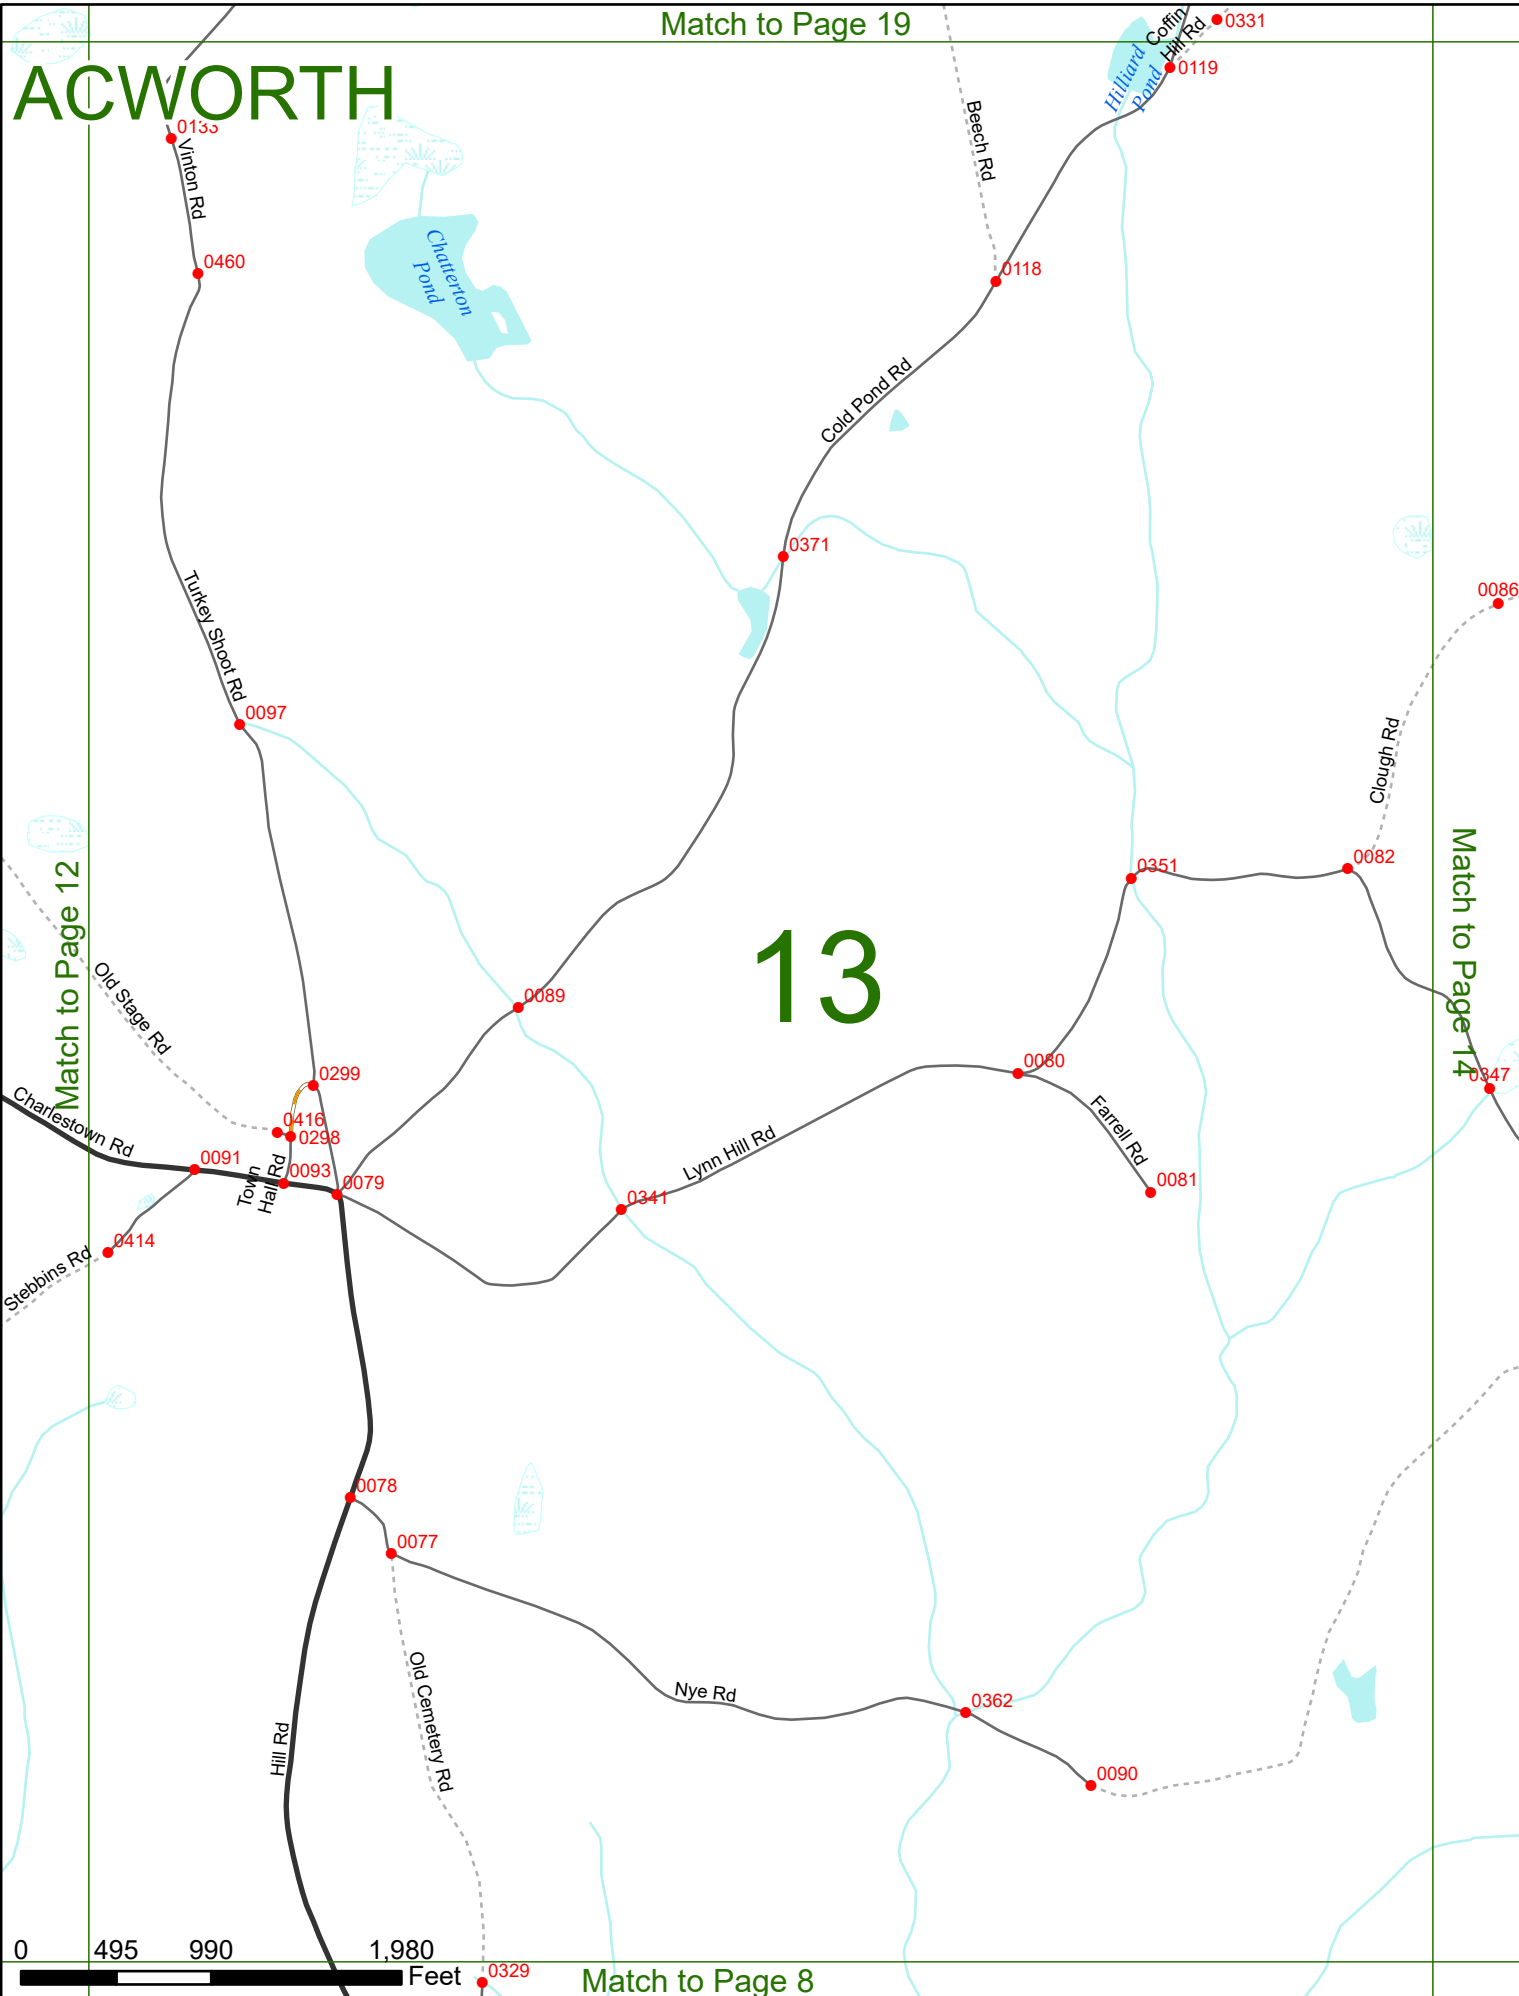

ACWORTH

13

Match to Page 12

Match to Page 14

Match to Page 8

0 495 990 1,980 Feet

0135

0460

0097

0089

0299

0416

0298

0091

0093

0079

0414

0078

0077

0341

0080

0081

0371

0118

0351

0082

0086

0347

0331

0119

0329