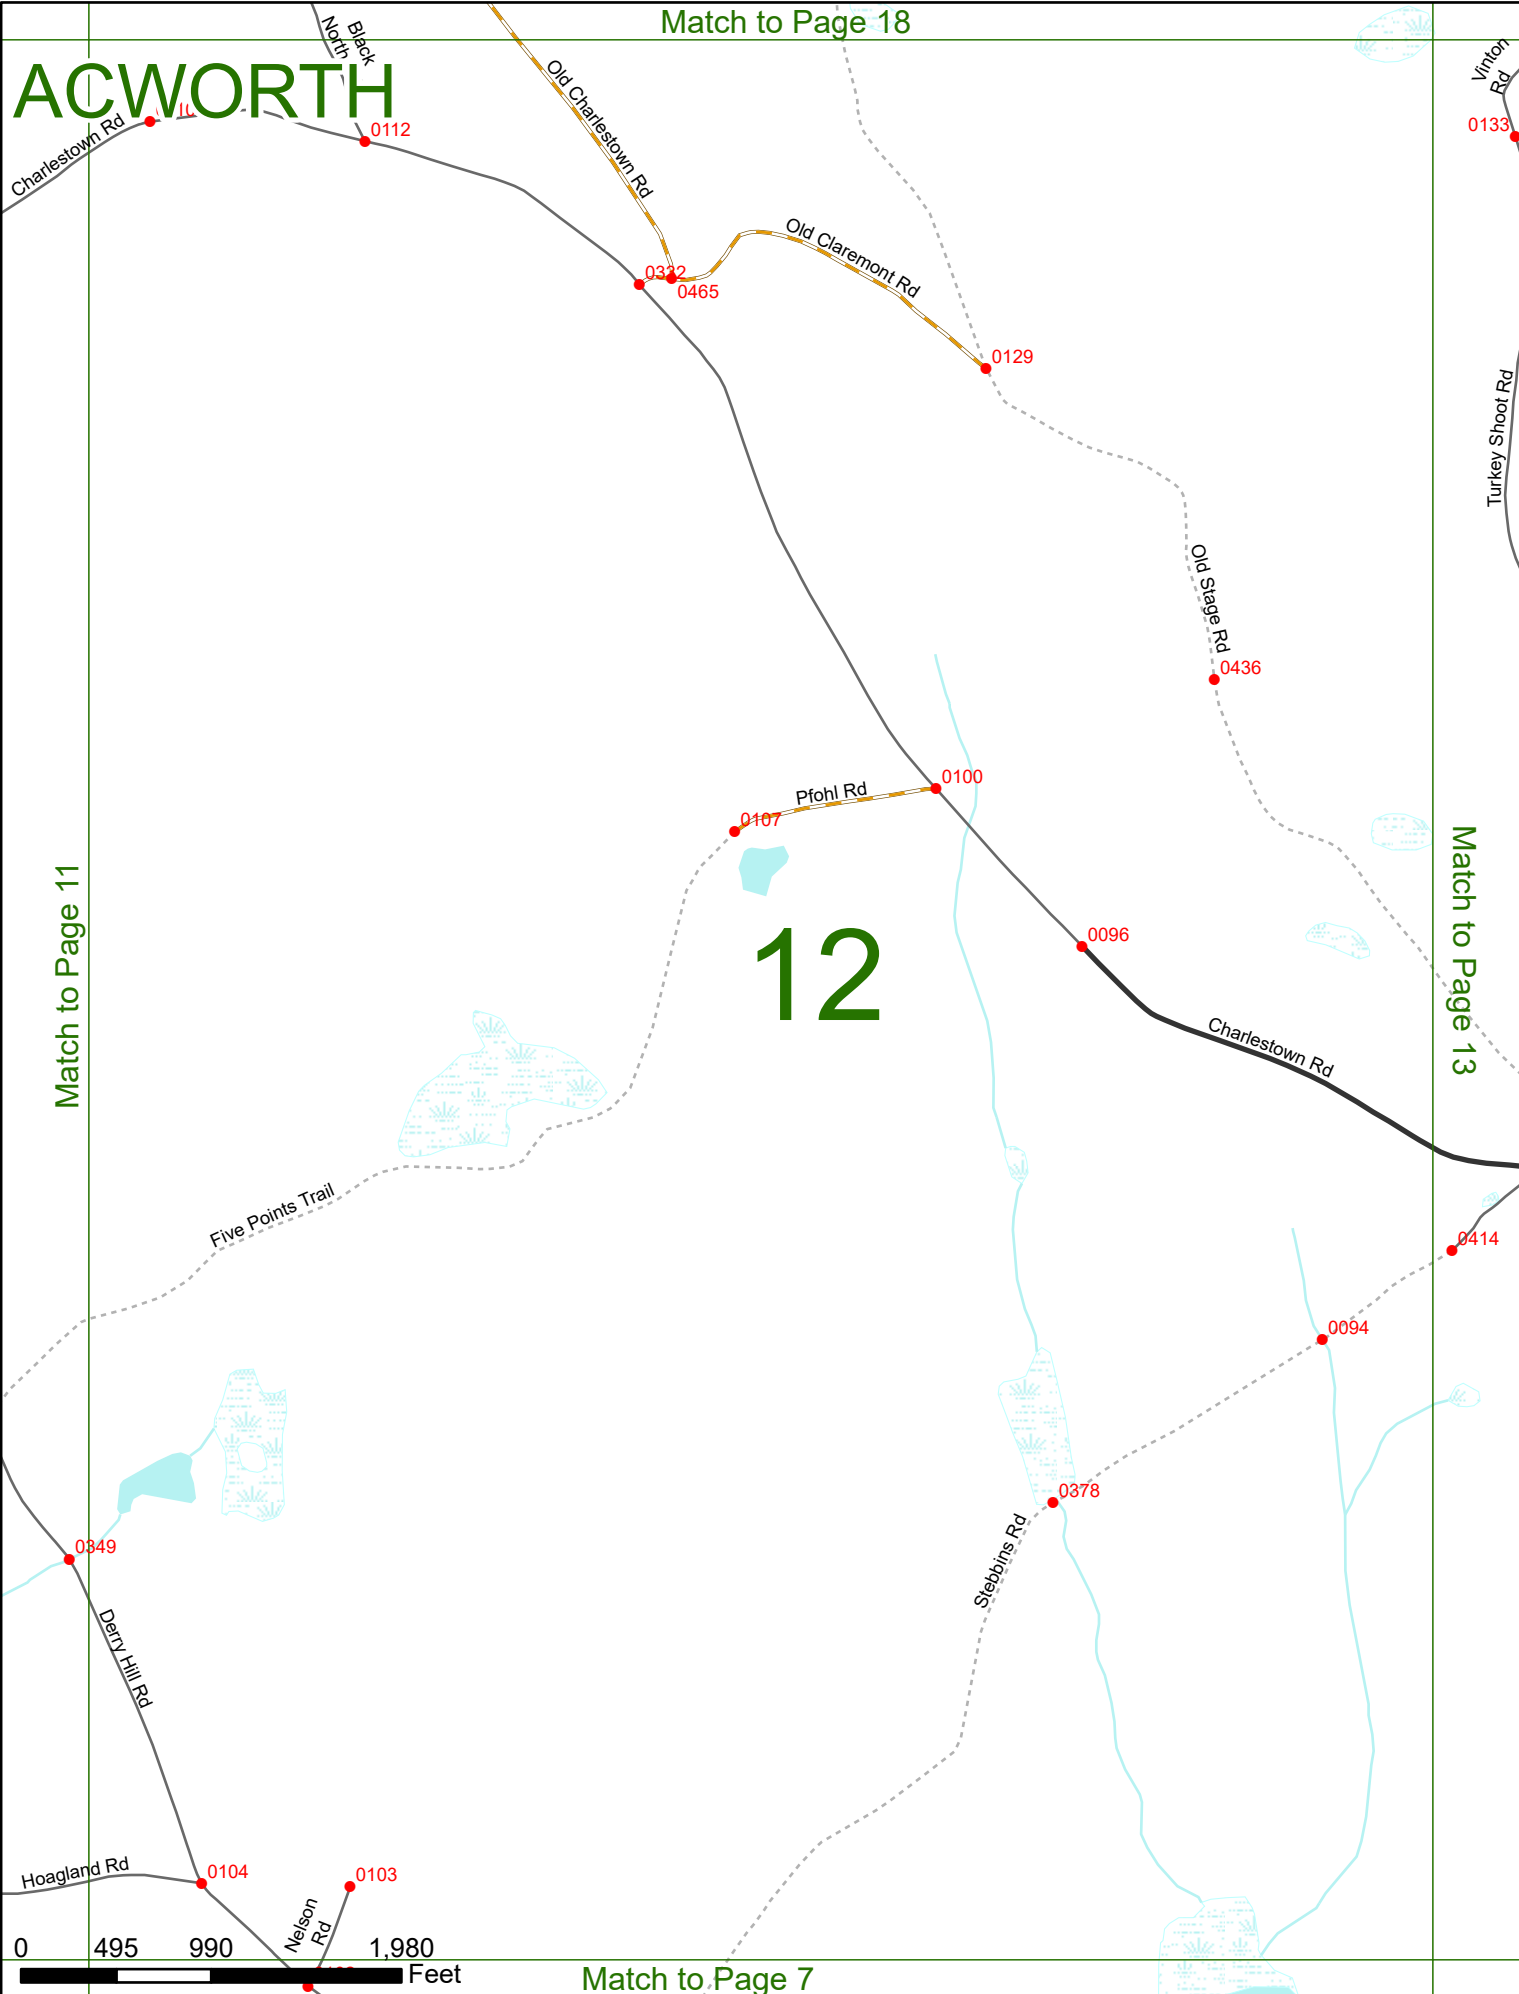

Match to Page 18

ACWORTH

Match to Page 11

Match to Page 13

12

Match to Page 7