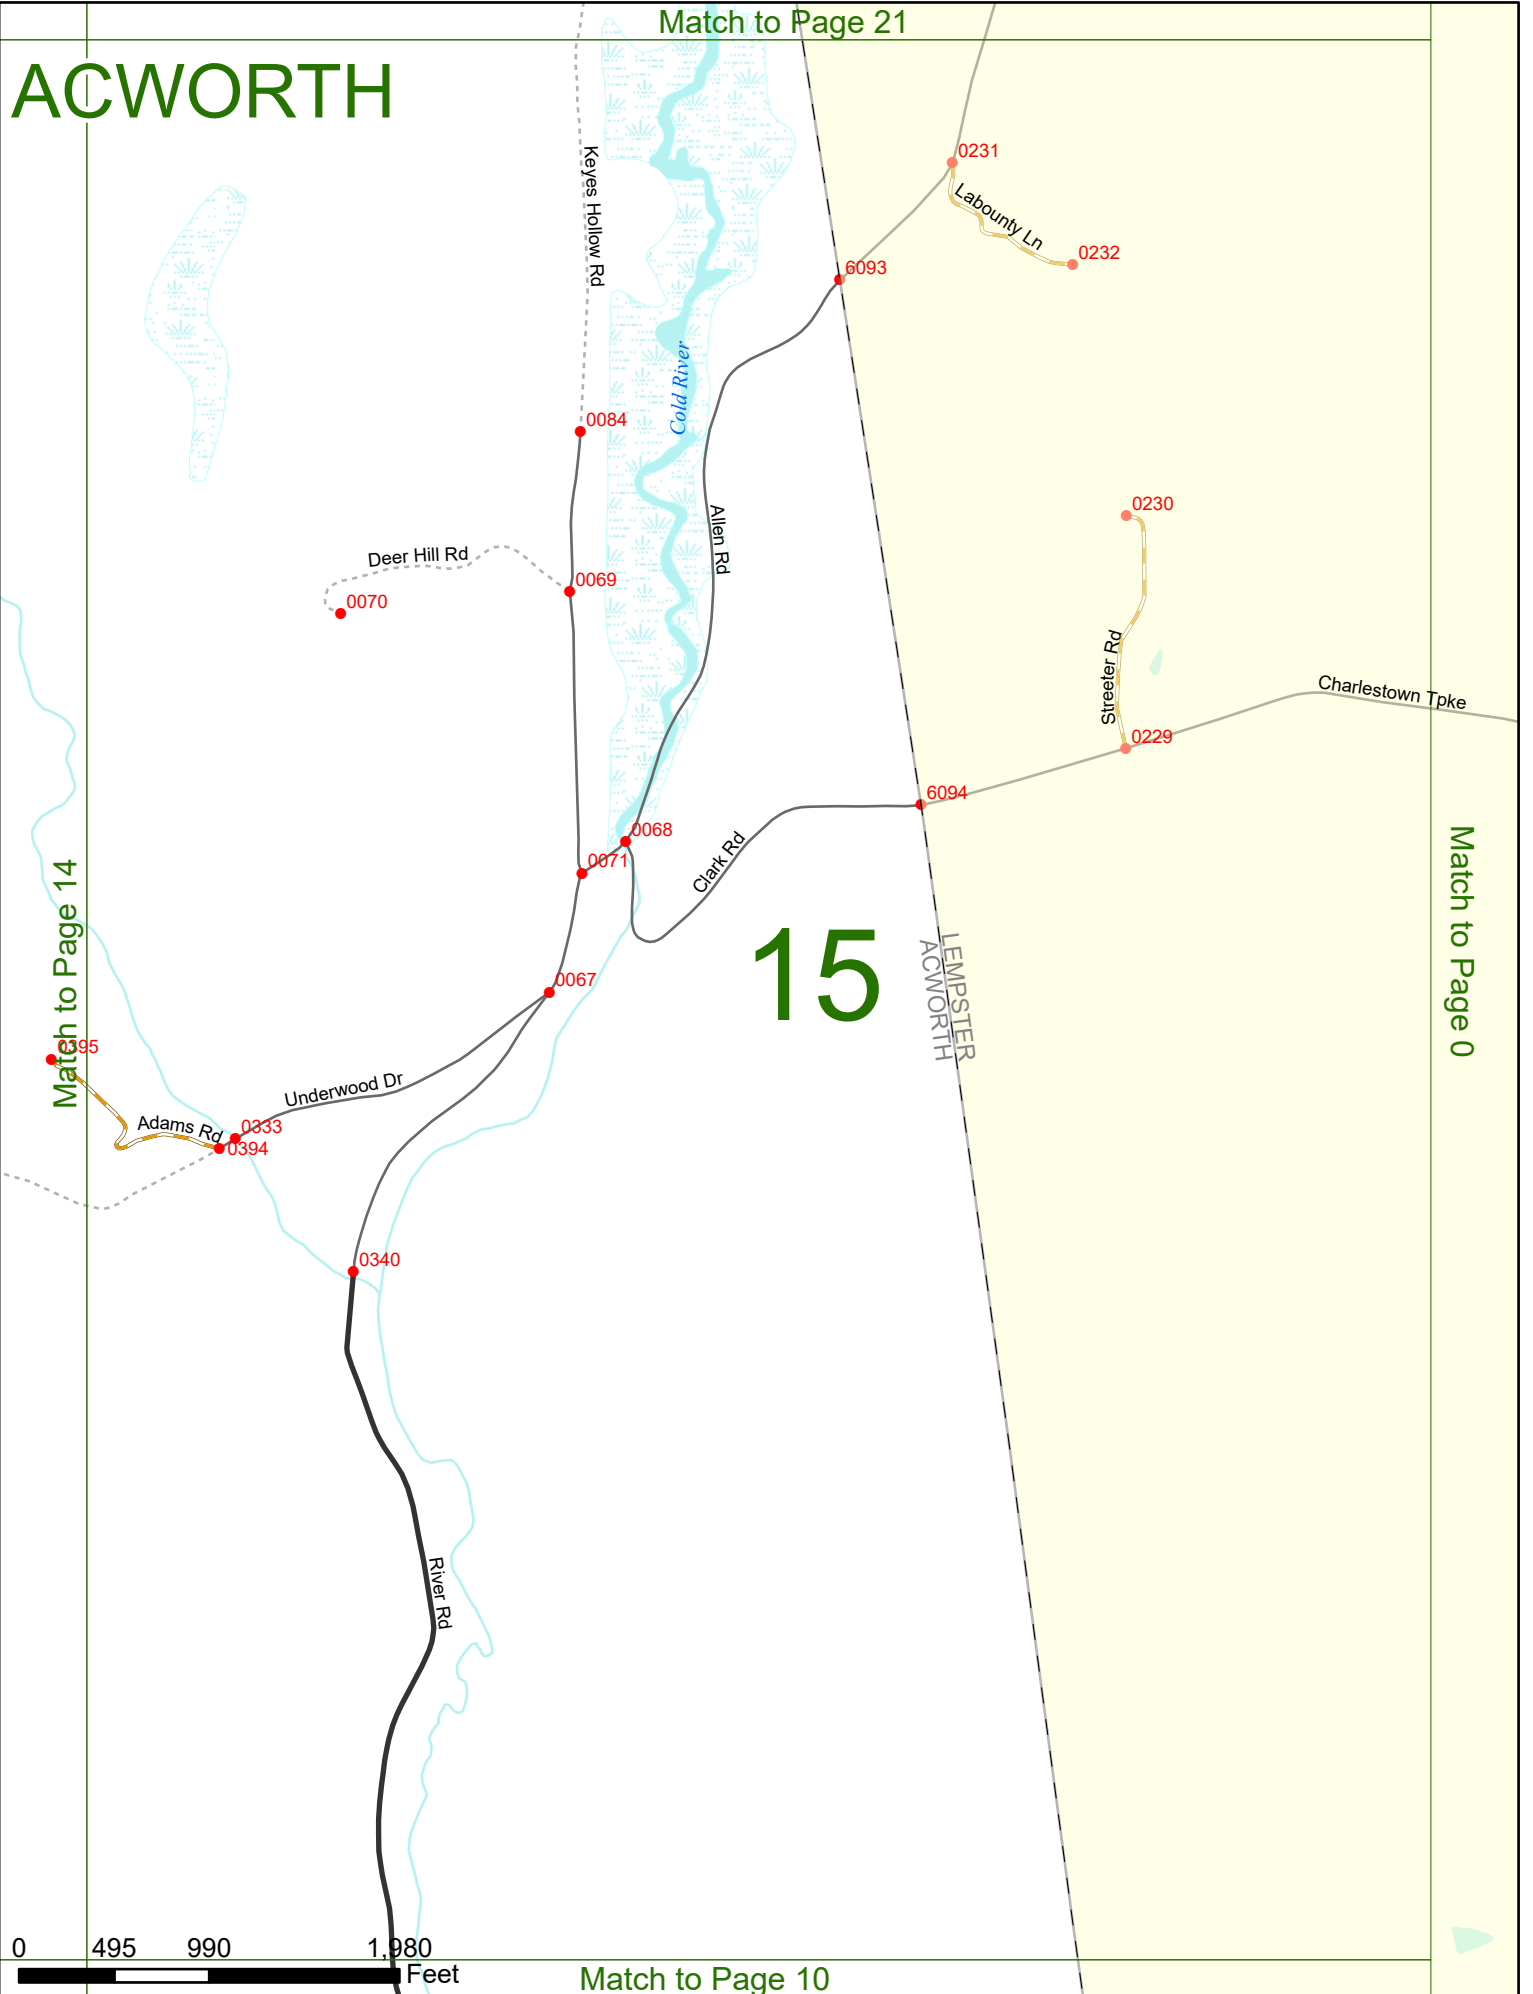

ACWORTH

Match to Page 21

Match to Page 14

Match to Page 0

15

LEMPSTER
ACWORTH

Match to Page 10