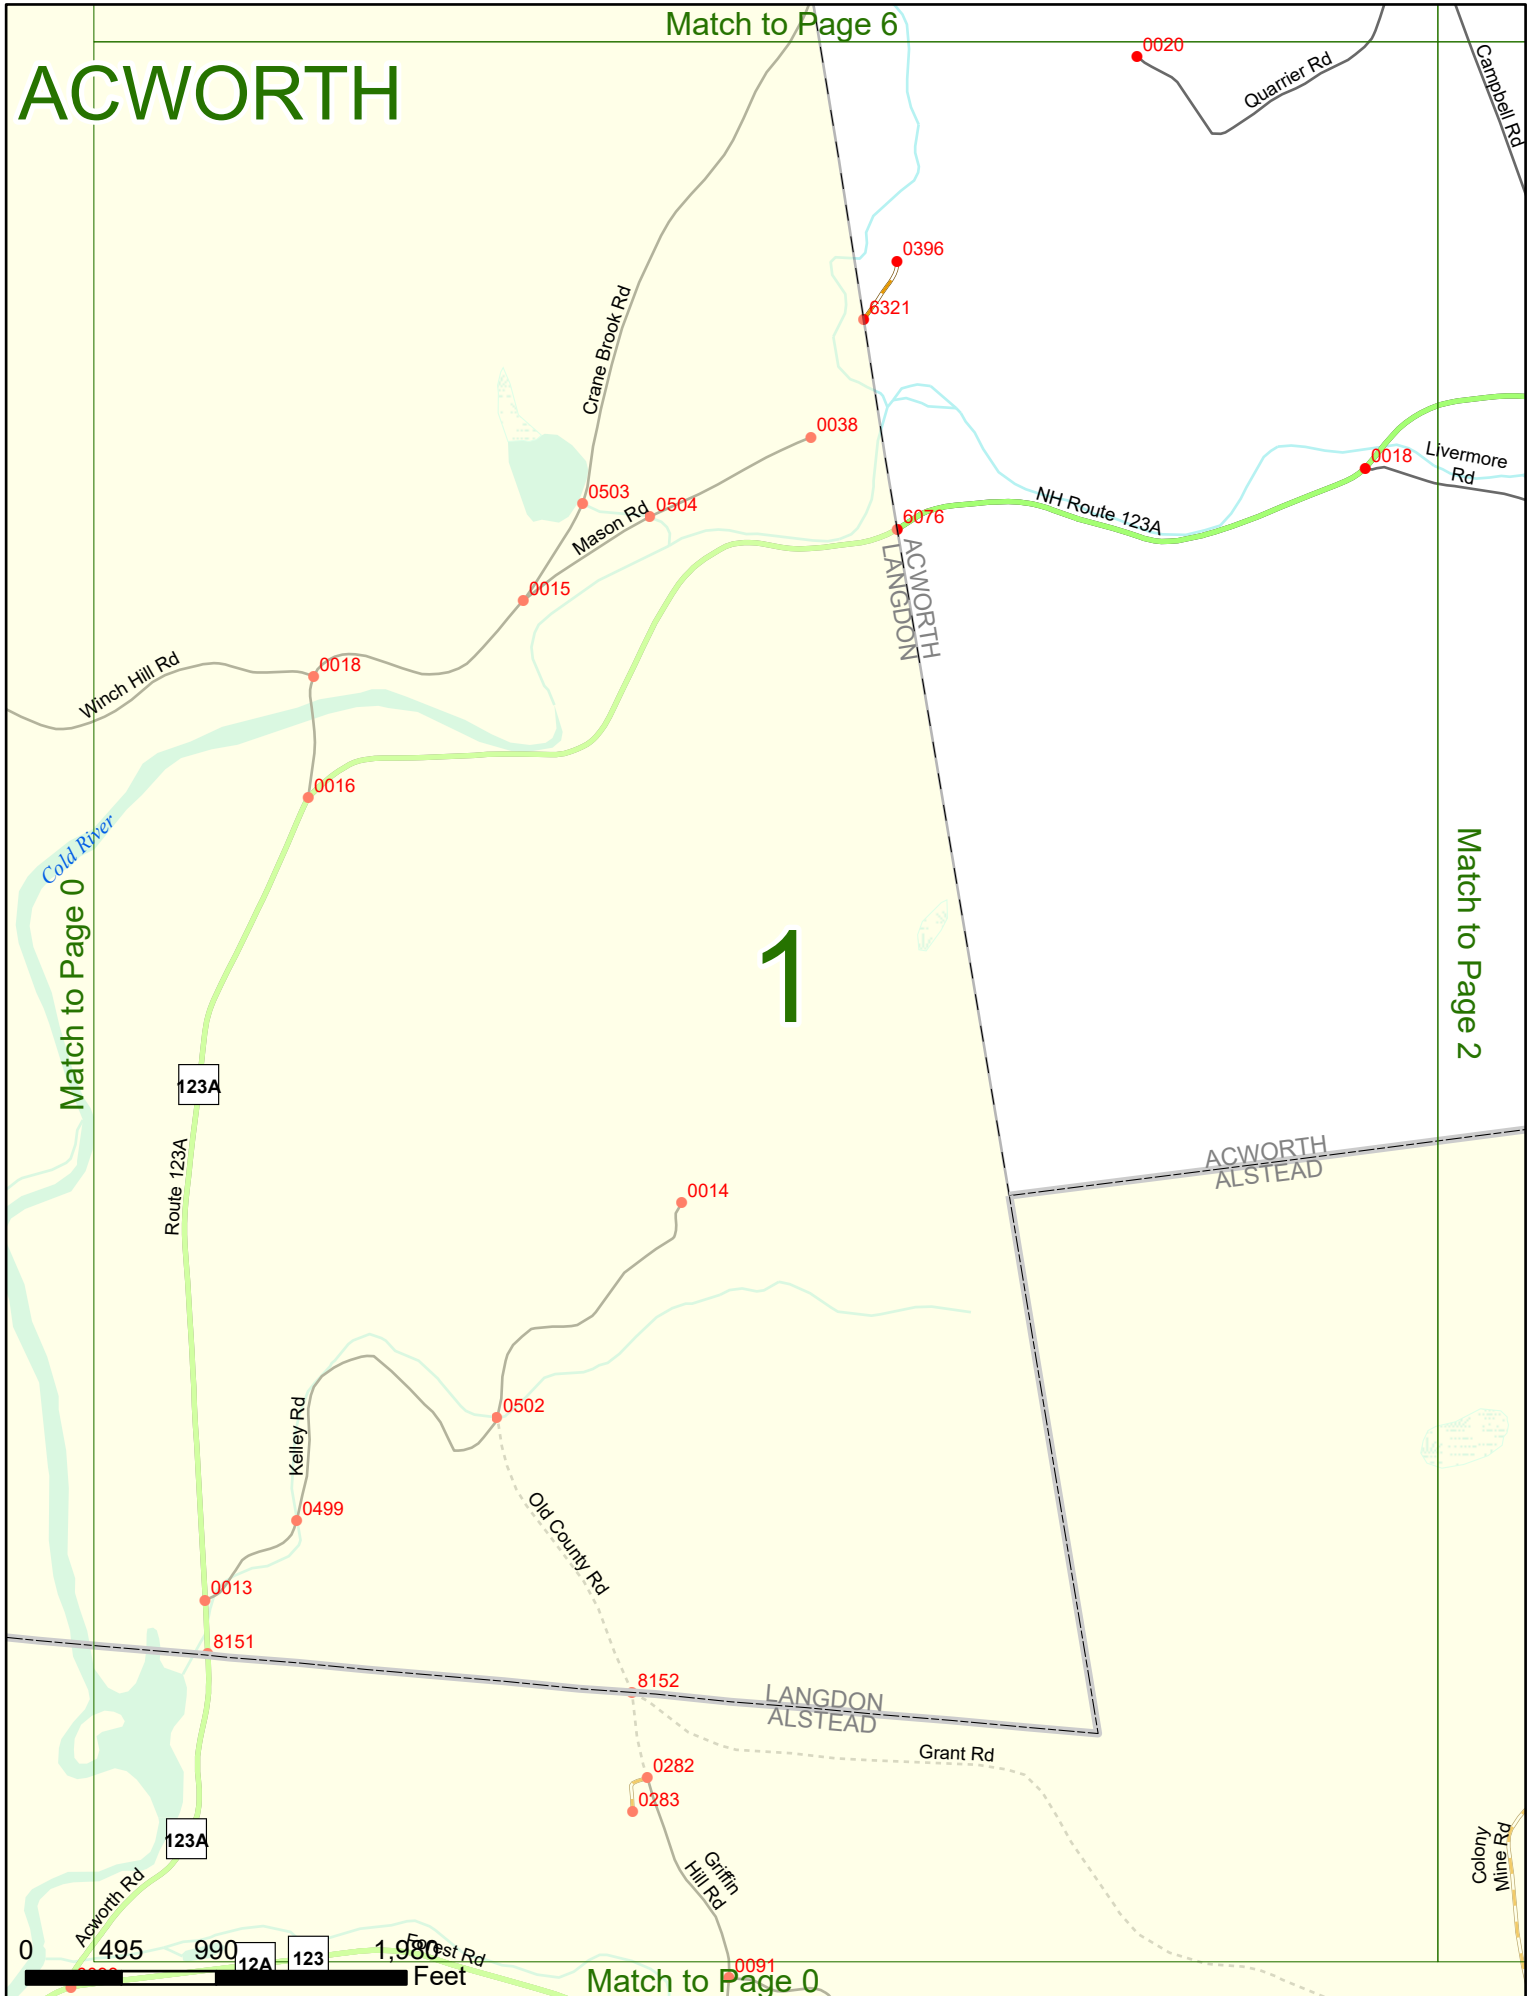

Match to Page 6

ACWORTH

Match to Page 0

Match to Page 2

1

Match to Page 0

Colony Mine Rd