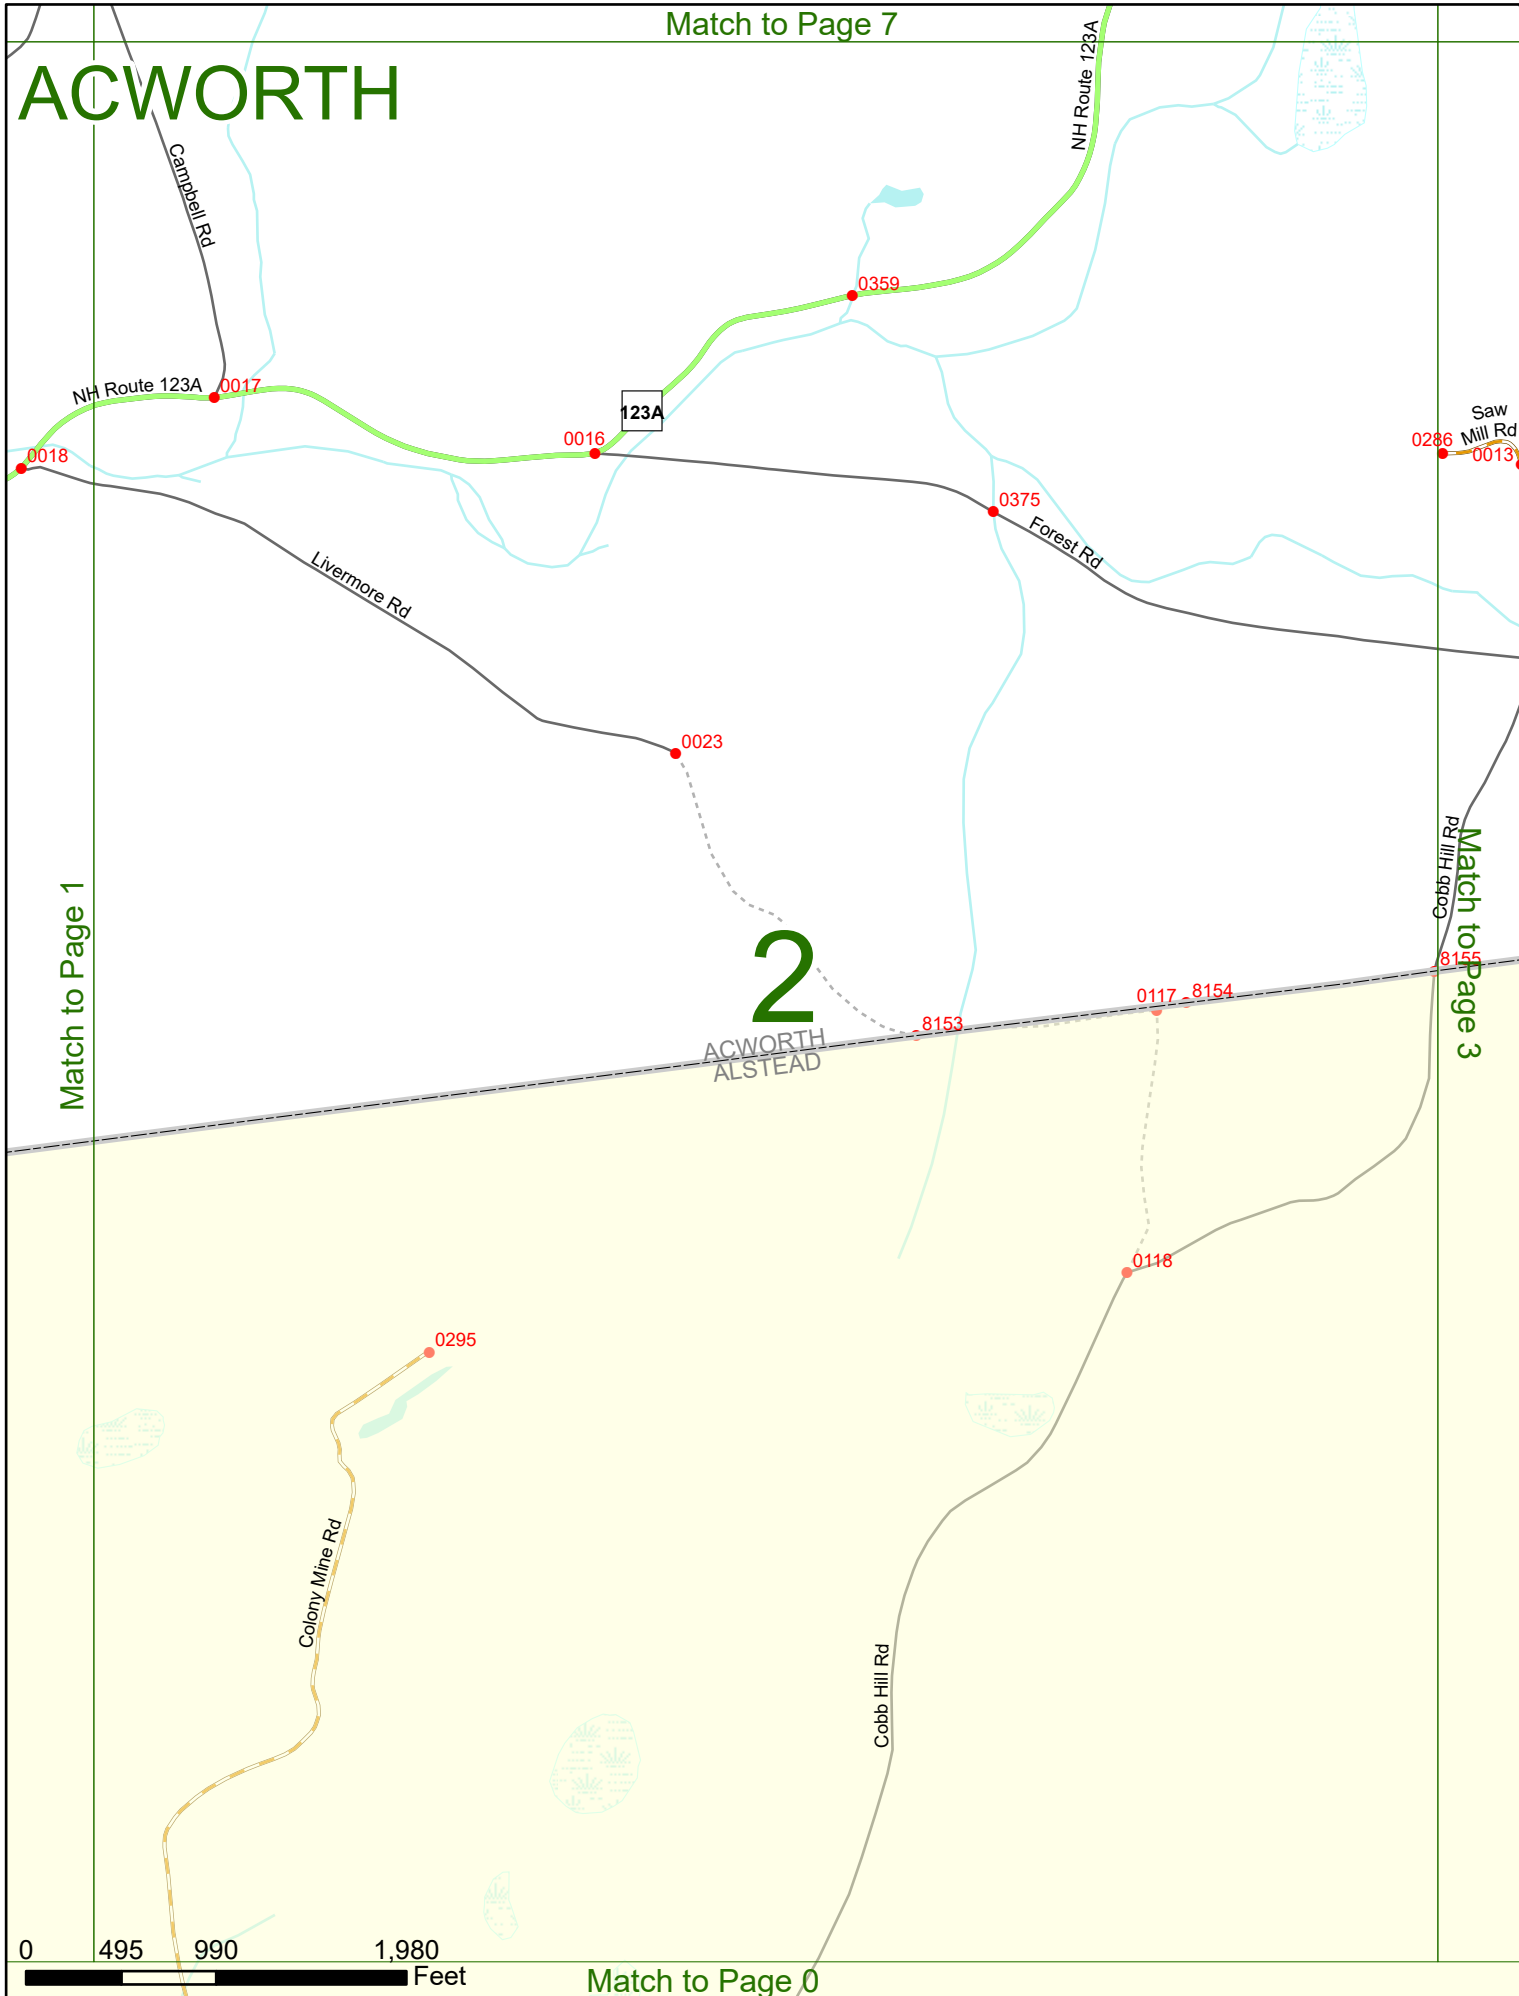

Match to Page 7

ACWORTH

Match to Page 1

2

ACWORTH
ALSTEAD

Match to Page 3

Match to Page 0