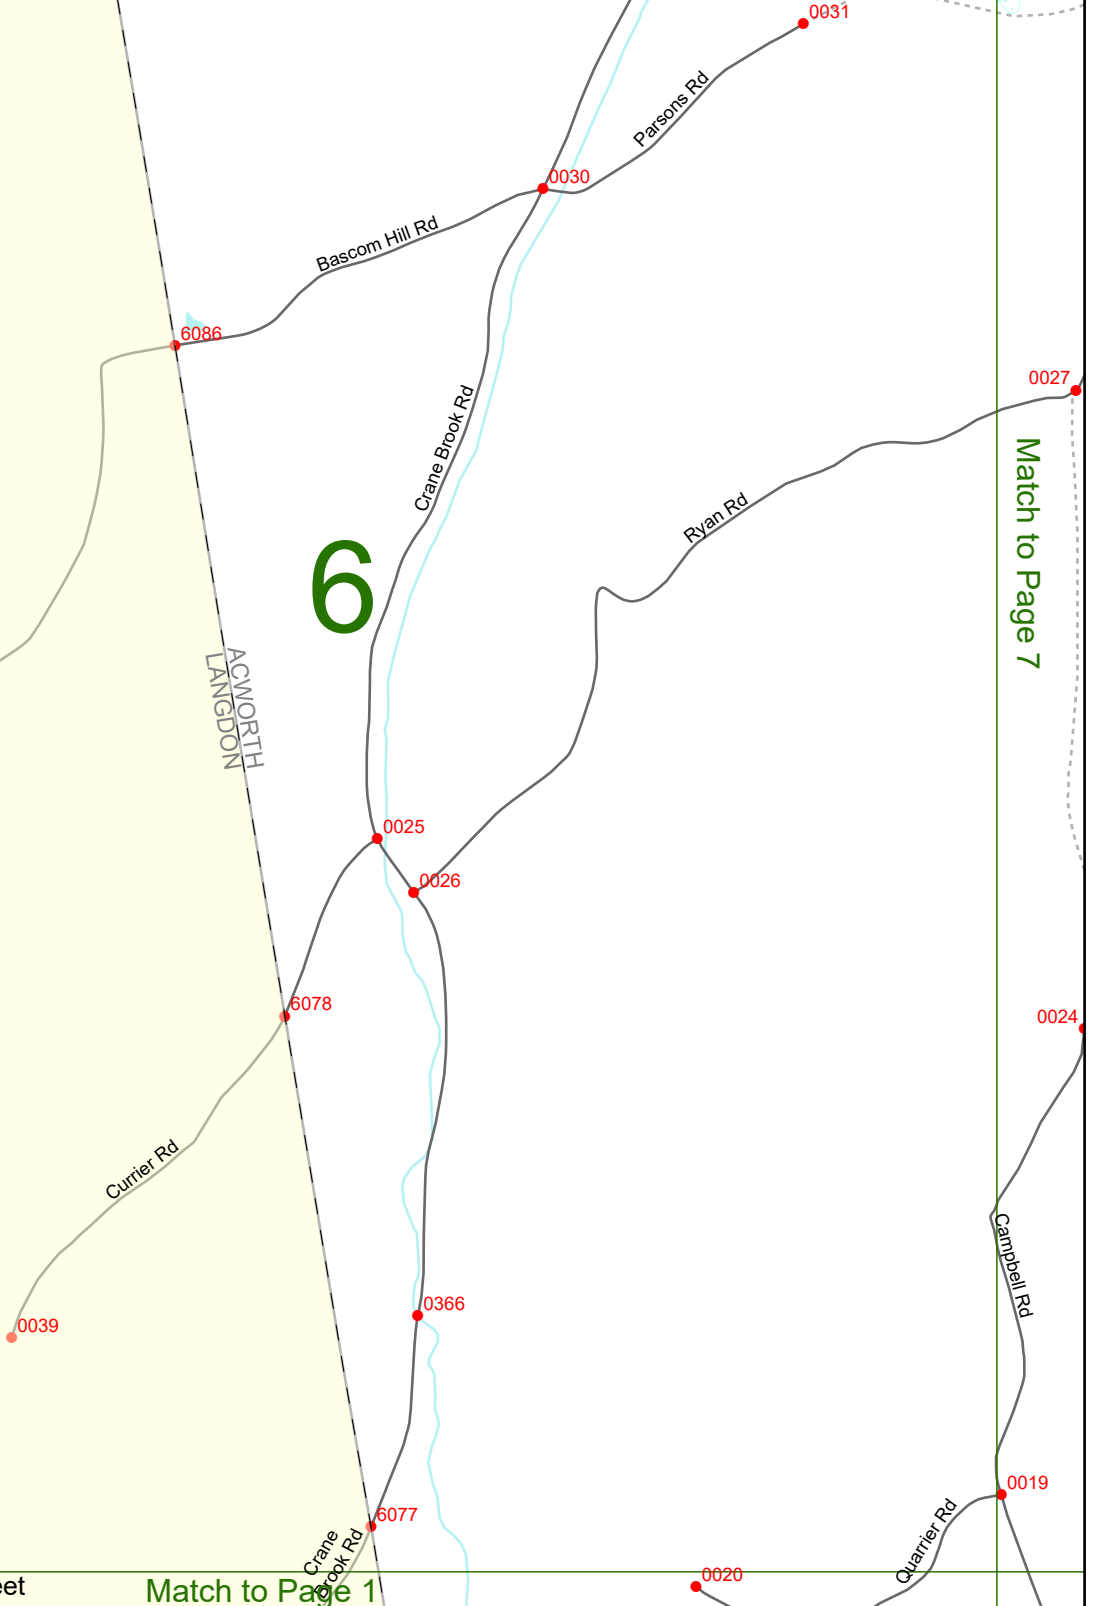

Match to Page 0

6

Match to Page 7

ACWORTH
LANGDON

Crane
Brook Rd

0 495 990 1,980 Feet

Match to Page 1

ACWORTH