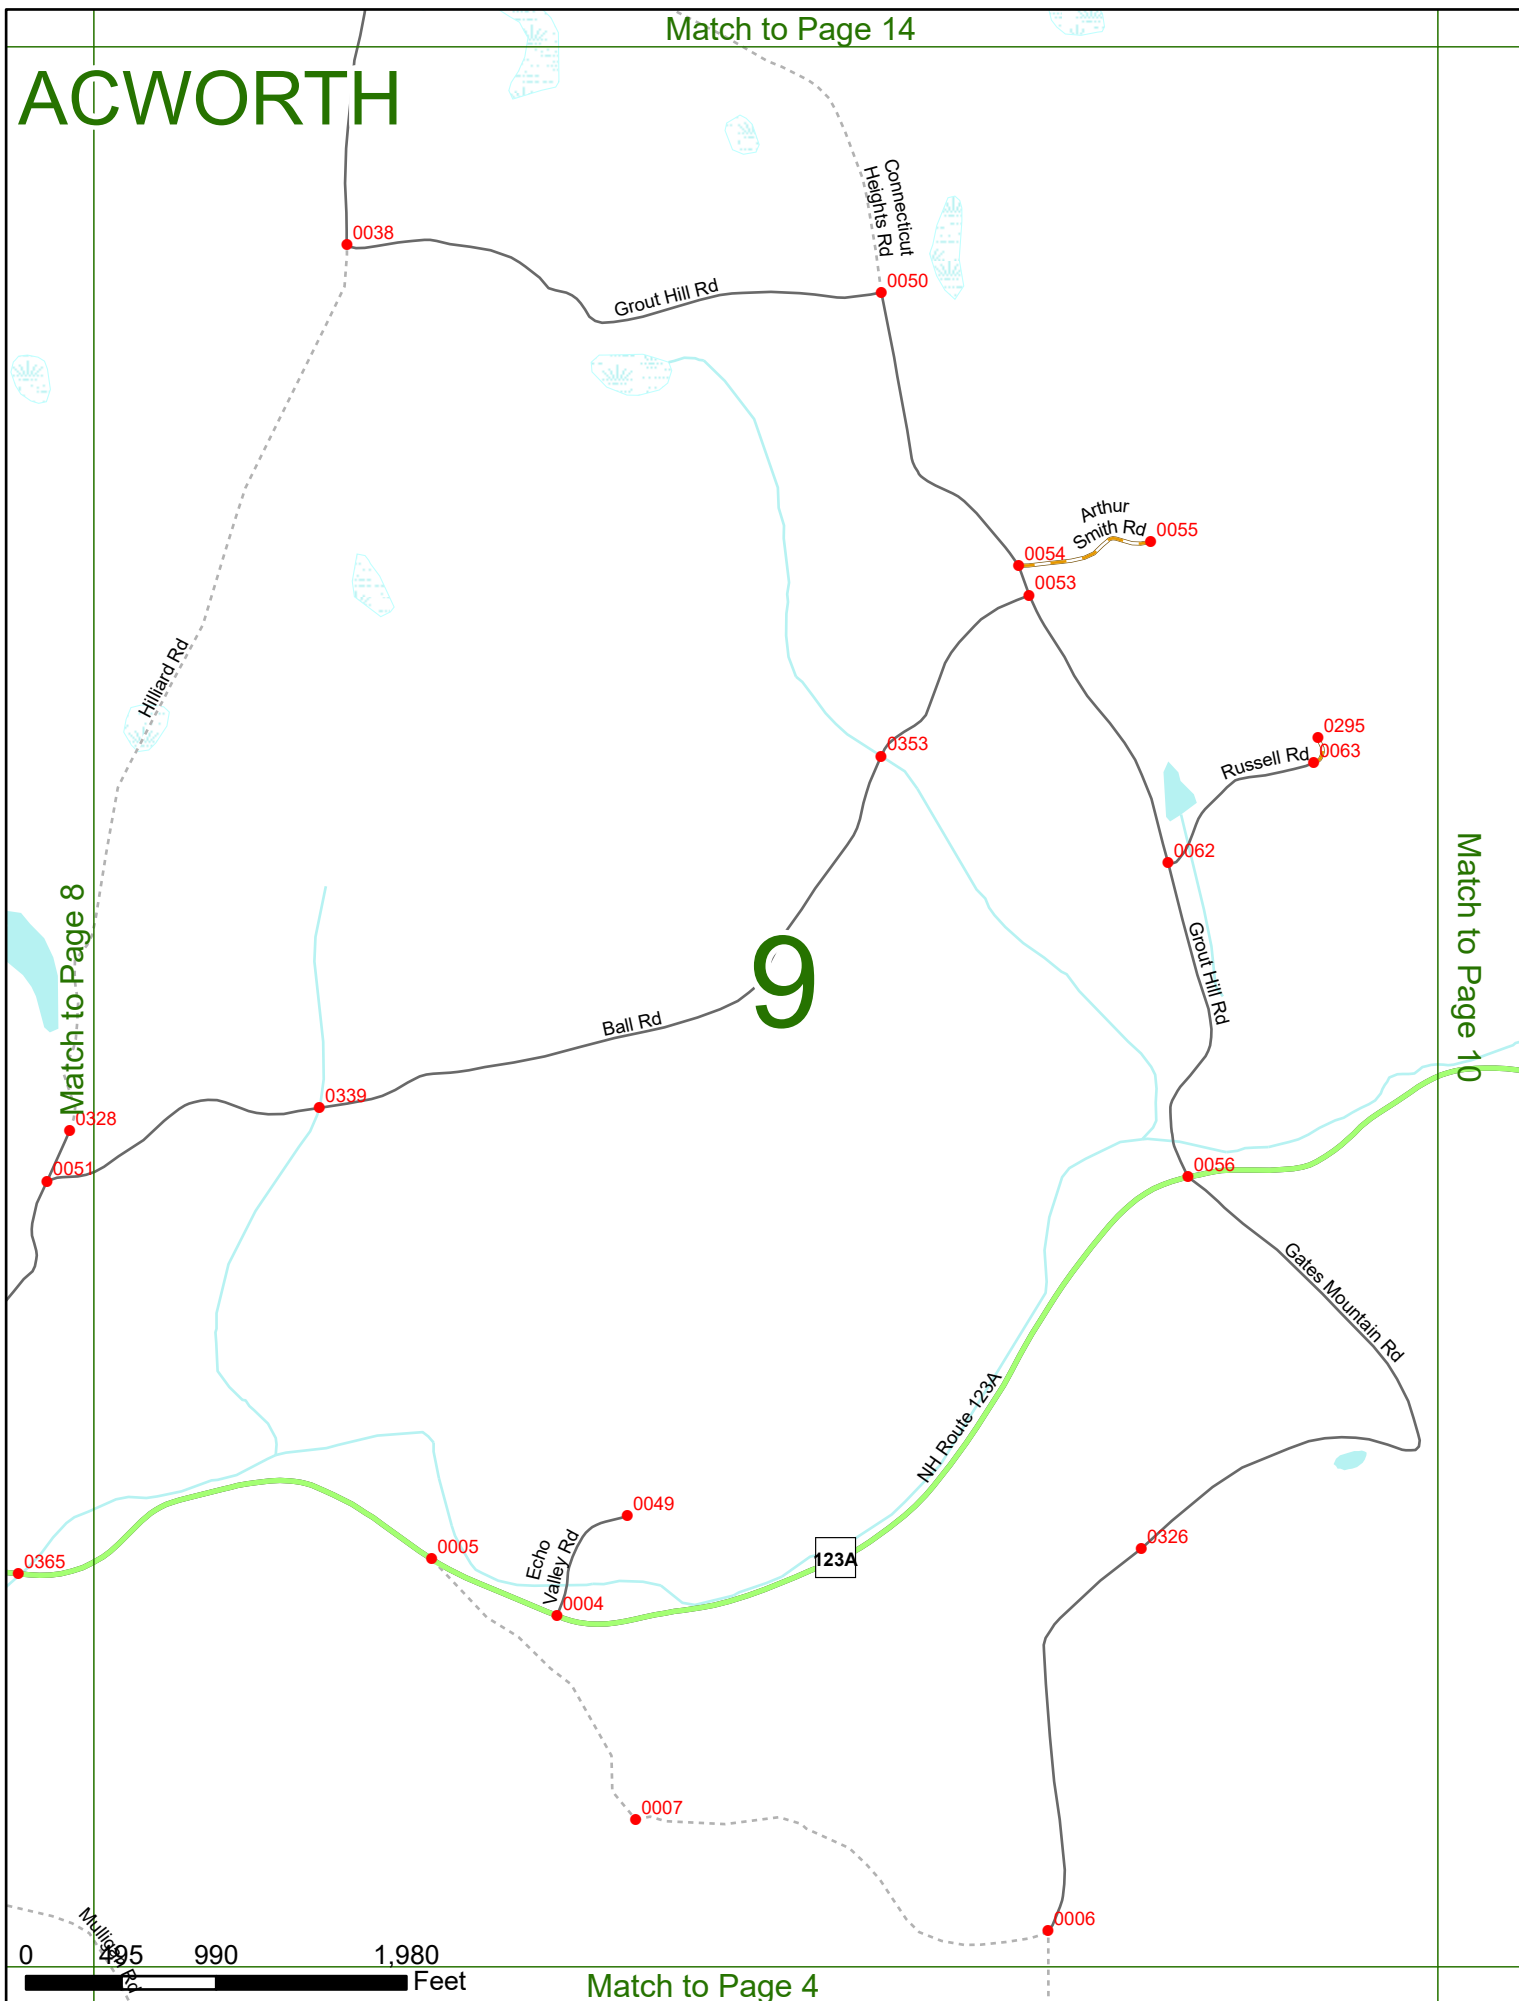

ACWORTH

Match to Page 8

Match to Page 10

9

Match to Page 4