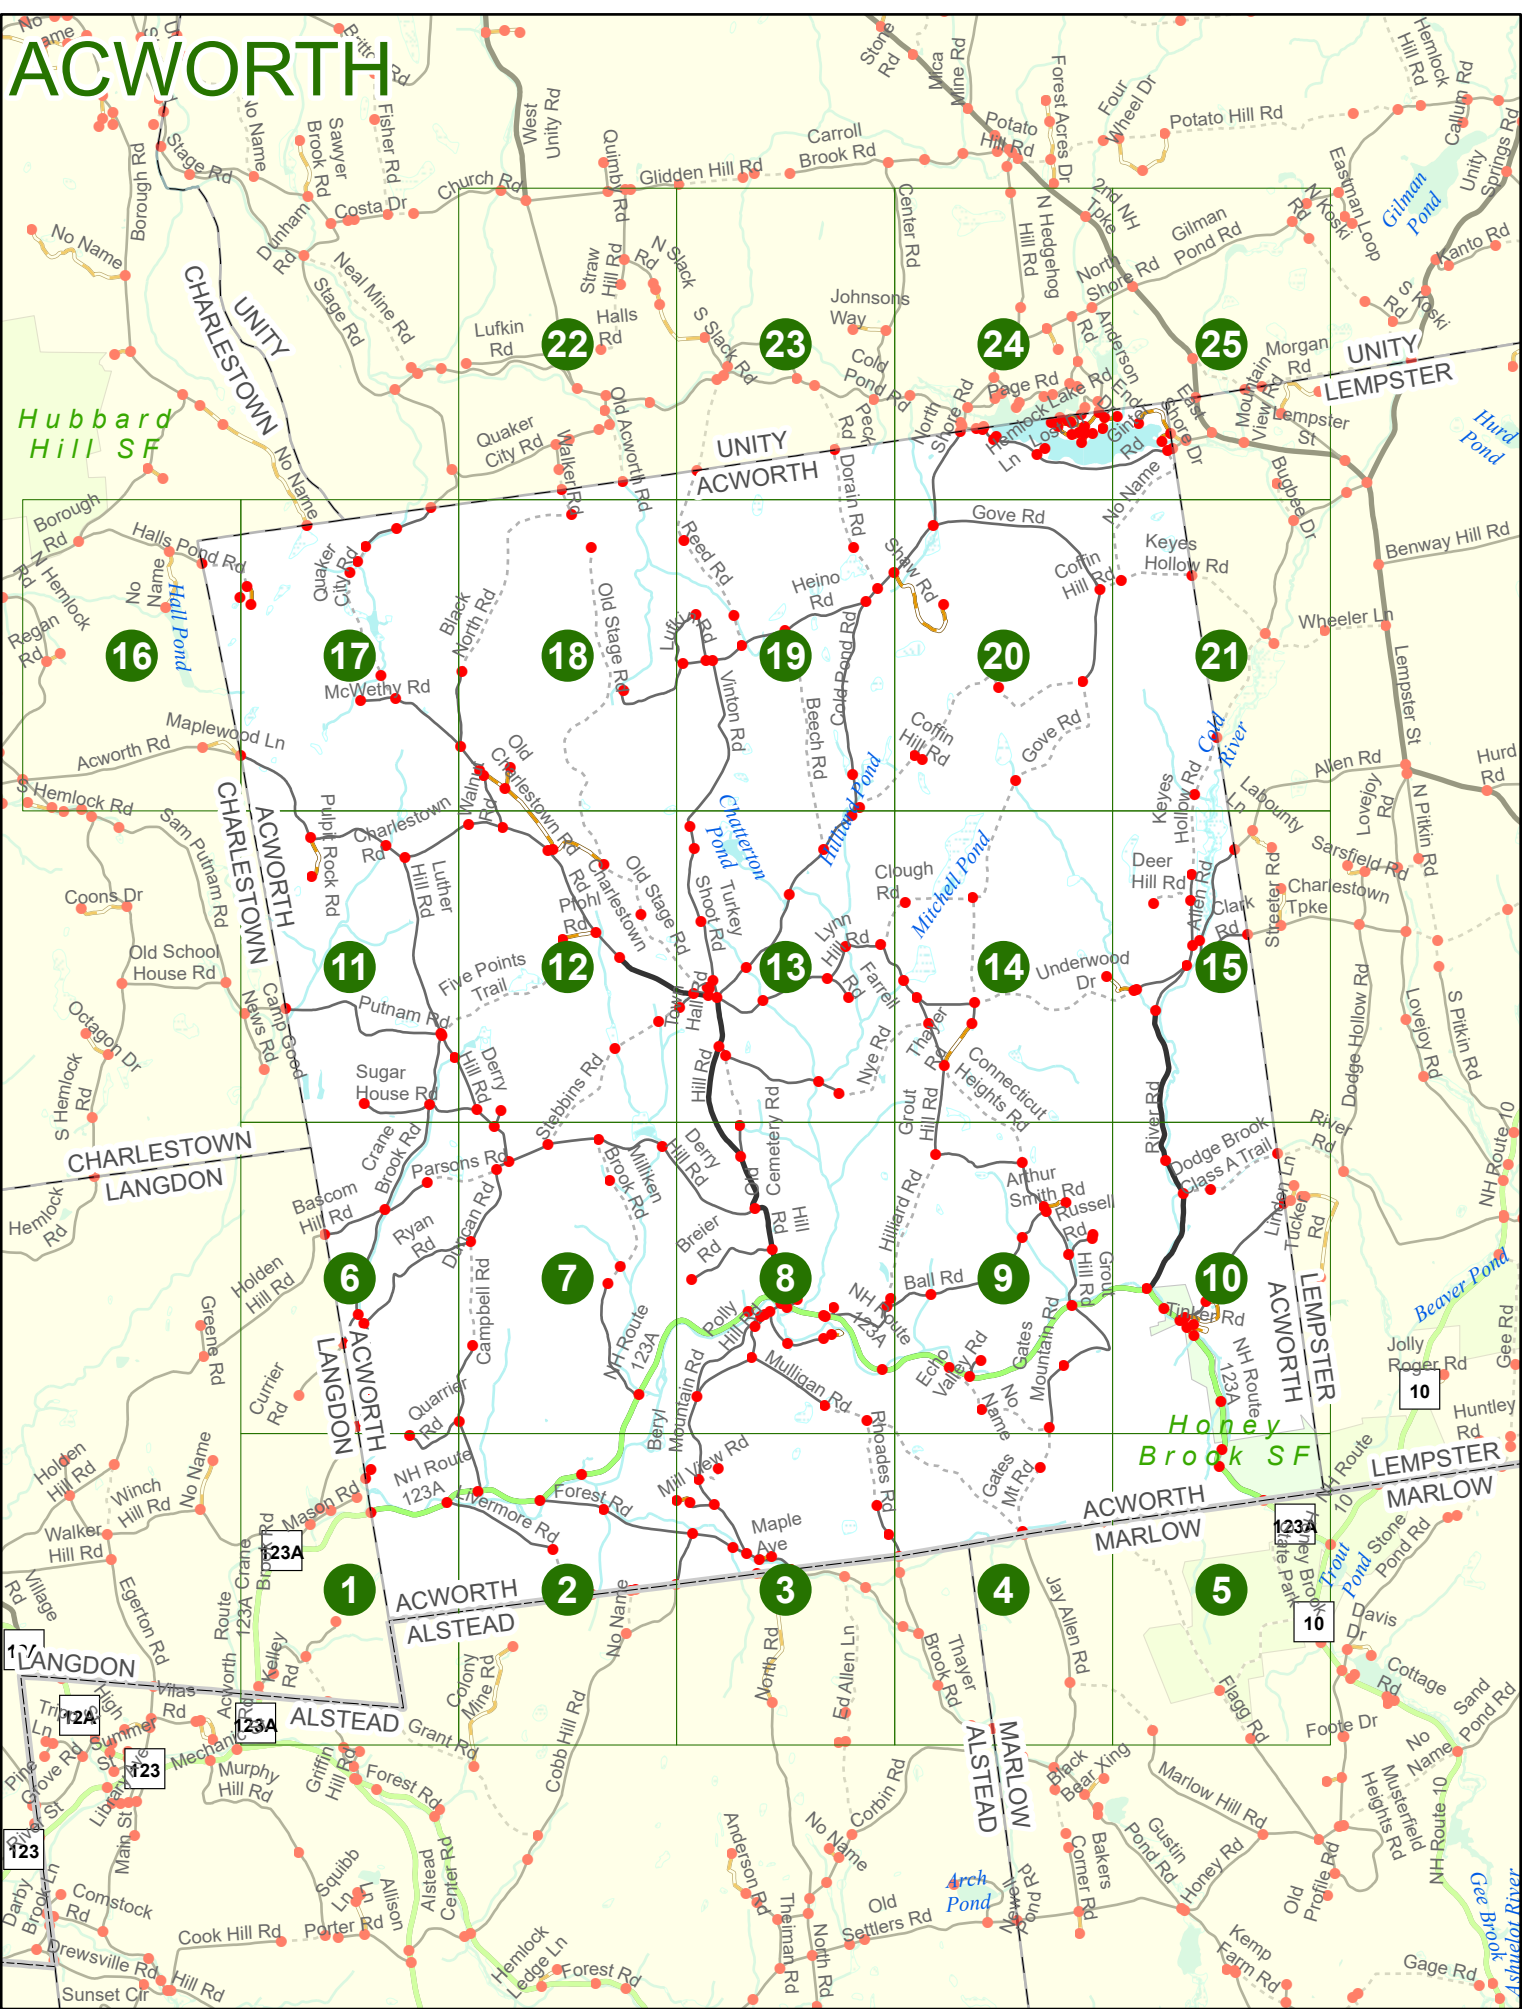

2023 Nodal Reference Bookmap

LEGEND

NHDOT will accept crash locations based on the State of NH Uniform Police Traffic Accident Report.

Crash occurred on:

Option 1 Street Address
 123 Main Street

Option 2 Route No and/or Distance from NESW Intesecting Road, Bridge,
 Street name Intersecting Street Town/County line
 Main Street 500 E Oak Street

Option 3 First Node Distance from First Node Second Node
 515 212 632

Option 4 Route No and/or Mile Marker on Interstate Only NESW Mile (Marker)
 Street name
 189S 700 feet S 36.8

Option 3 – Example

Street Name Loudon Road
First Node 803
Distance from First Node 318 Ft
Second Node 813

ACWORTH

Match to Page 6

ACWORTH

Match to Page 0

Match to Page 2

1

Match to Page 0

Colony Mine Rd

Match to Page 4

Match to Page 0

5

Honey Brook SF

ACWORTH
MARLOW

LEMPSTER
ACWORTH

NH Route 123A

Honey Brook State Park