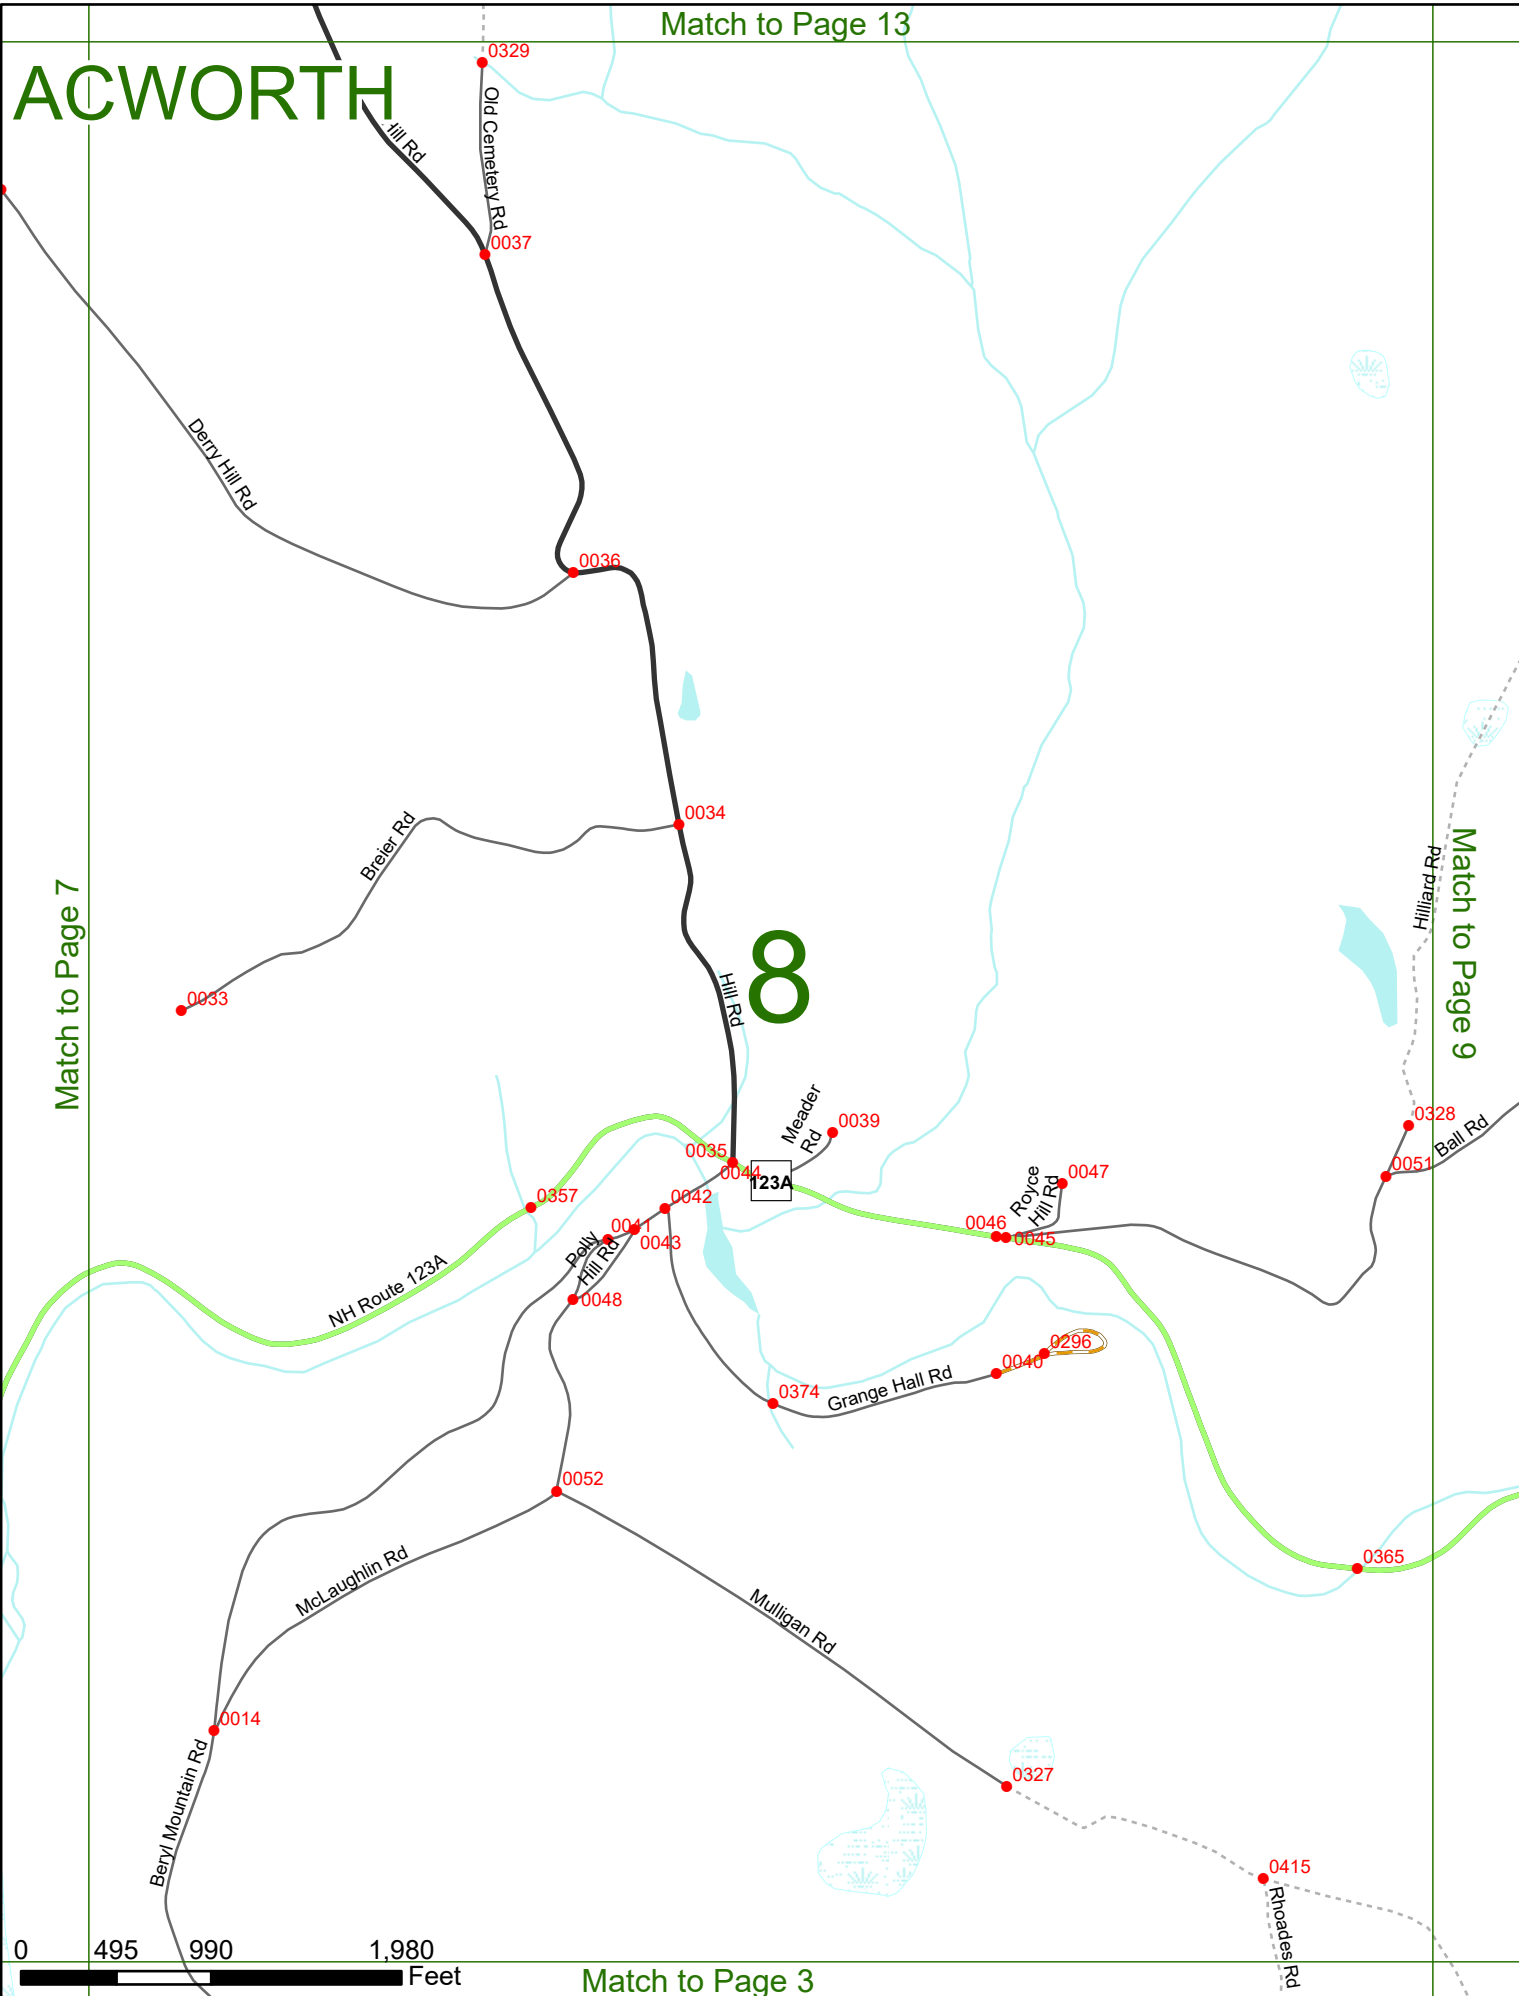

Match to Page 13

ACWORTH

8

Match to Page 7

Match to Page 9

Match to Page 3