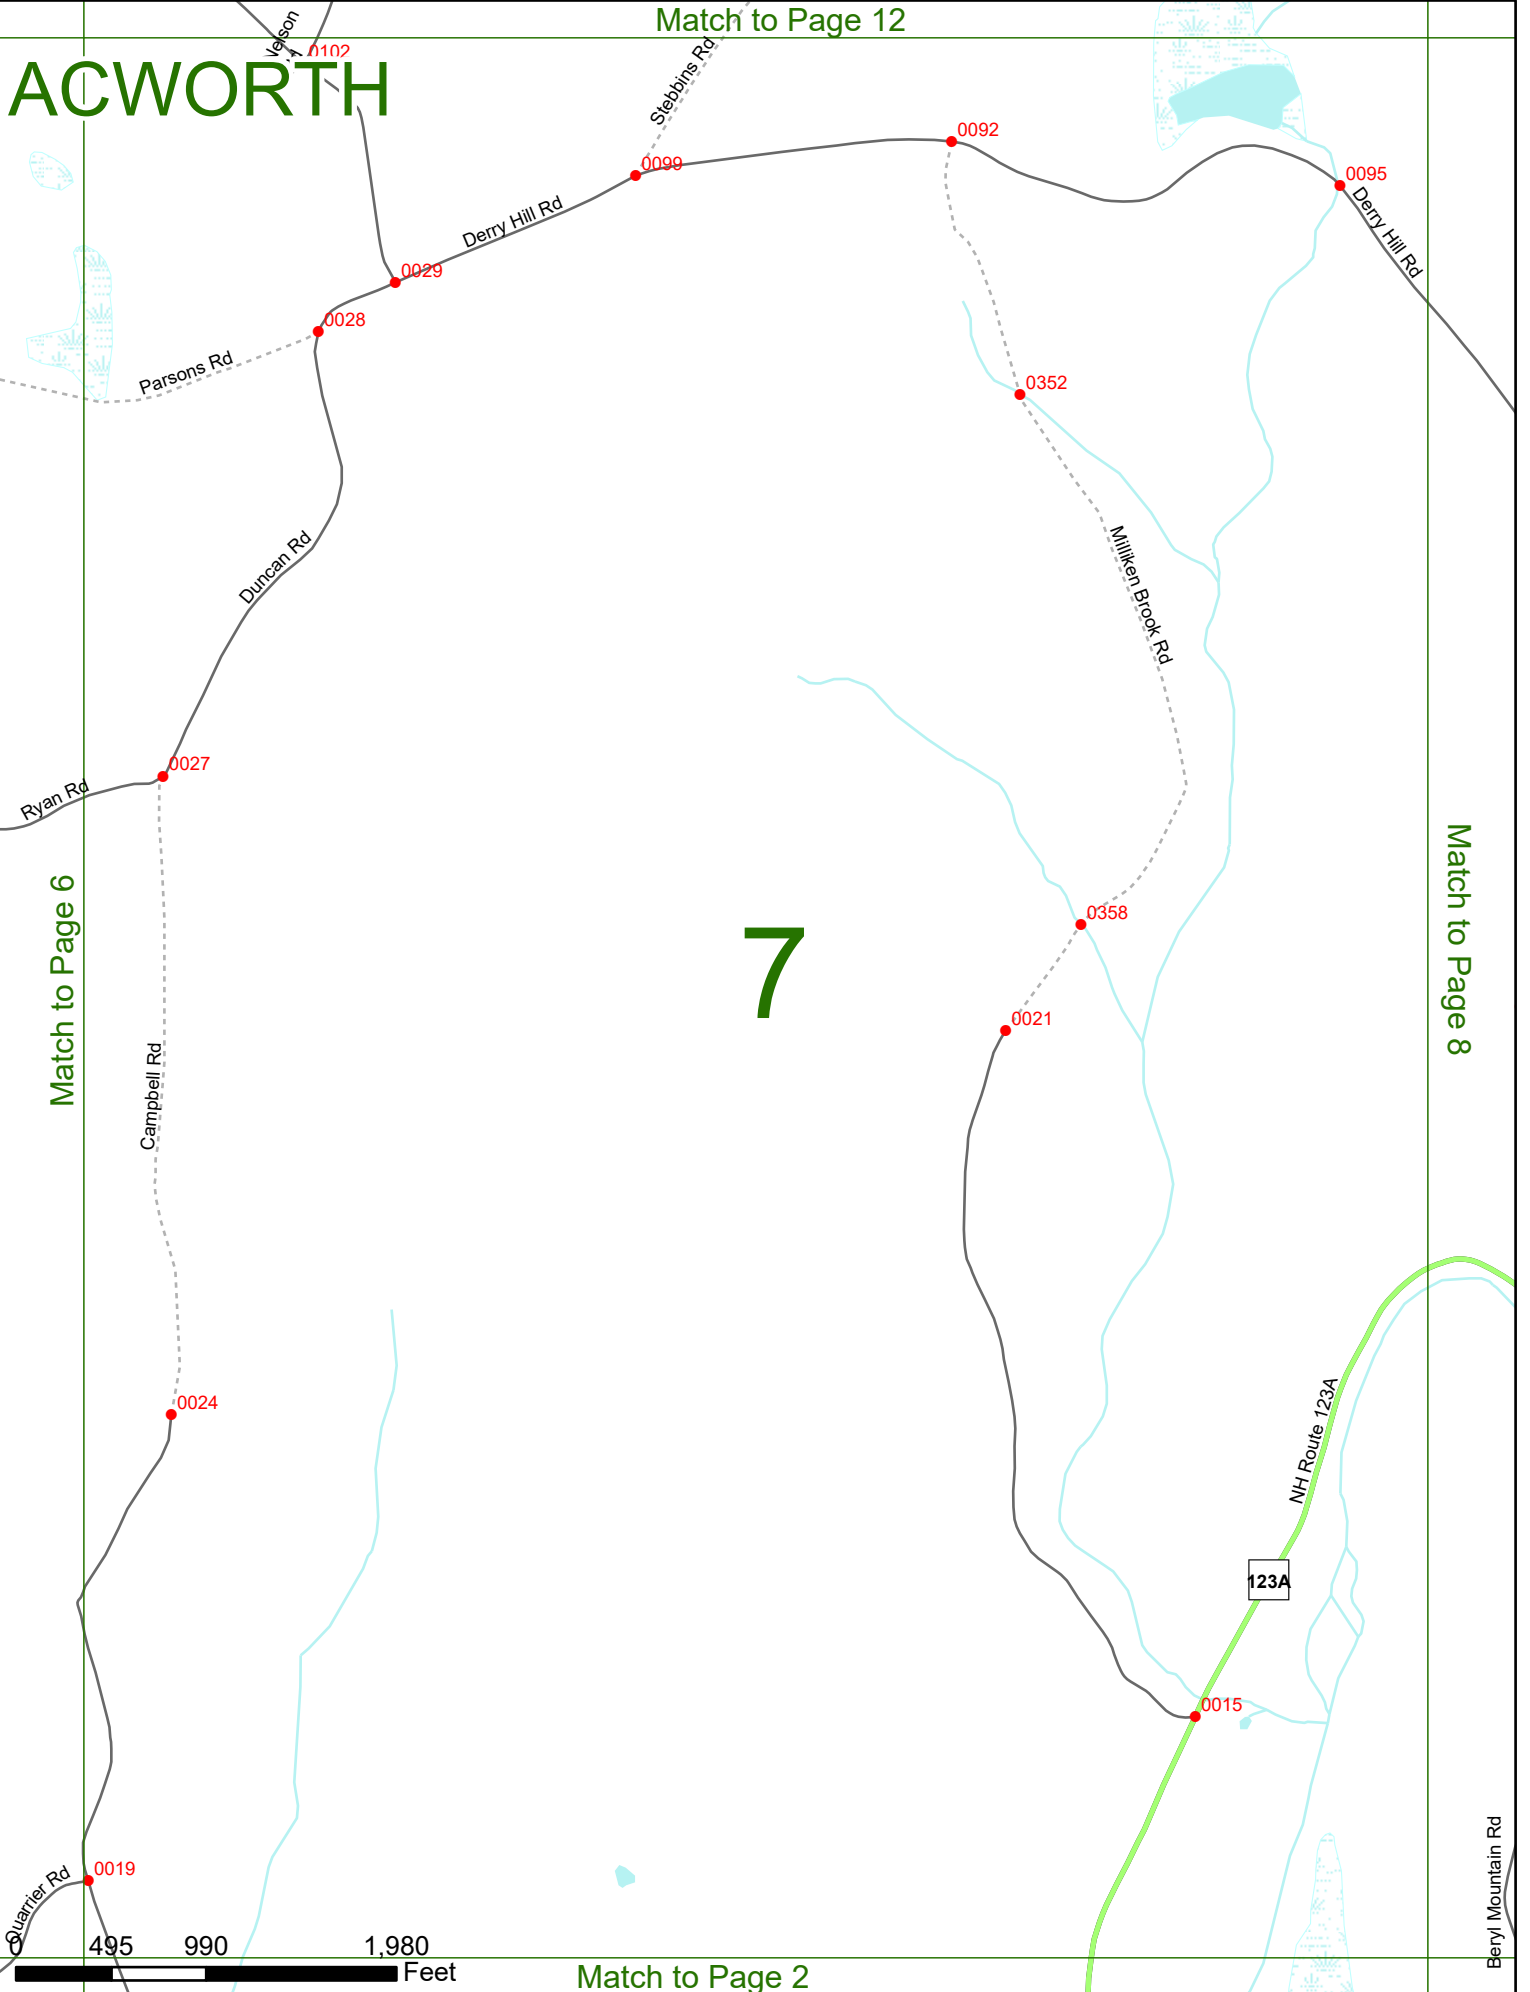

ACWORTH

Match to Page 12

7

Match to Page 8

Match to Page 6

Match to Page 2