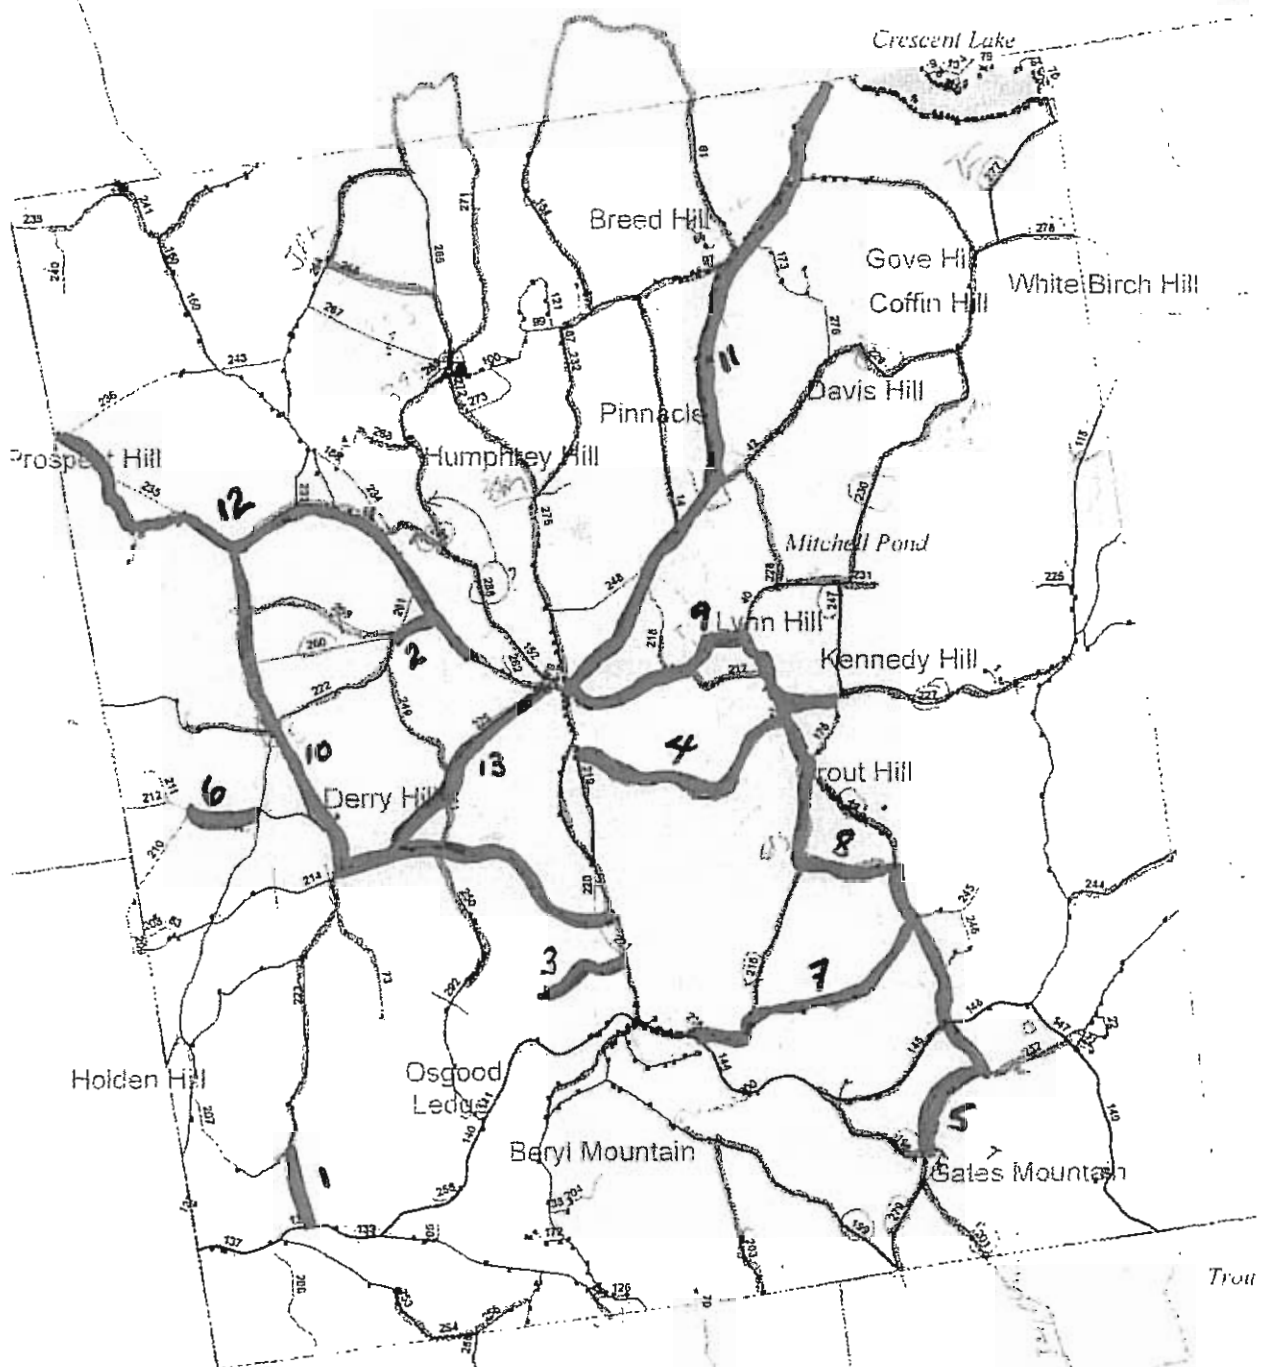

# ACWORTH, NH SCENEIC ROADS

**Legend**

RoadClass	
—	State Highway
—	5 - Class V
—	6 - DOT Classified
—	22 - Private Rd?
—	77 - Driveway
—	99 - Unknown Status
—	Acw 911 roads

DRAFT